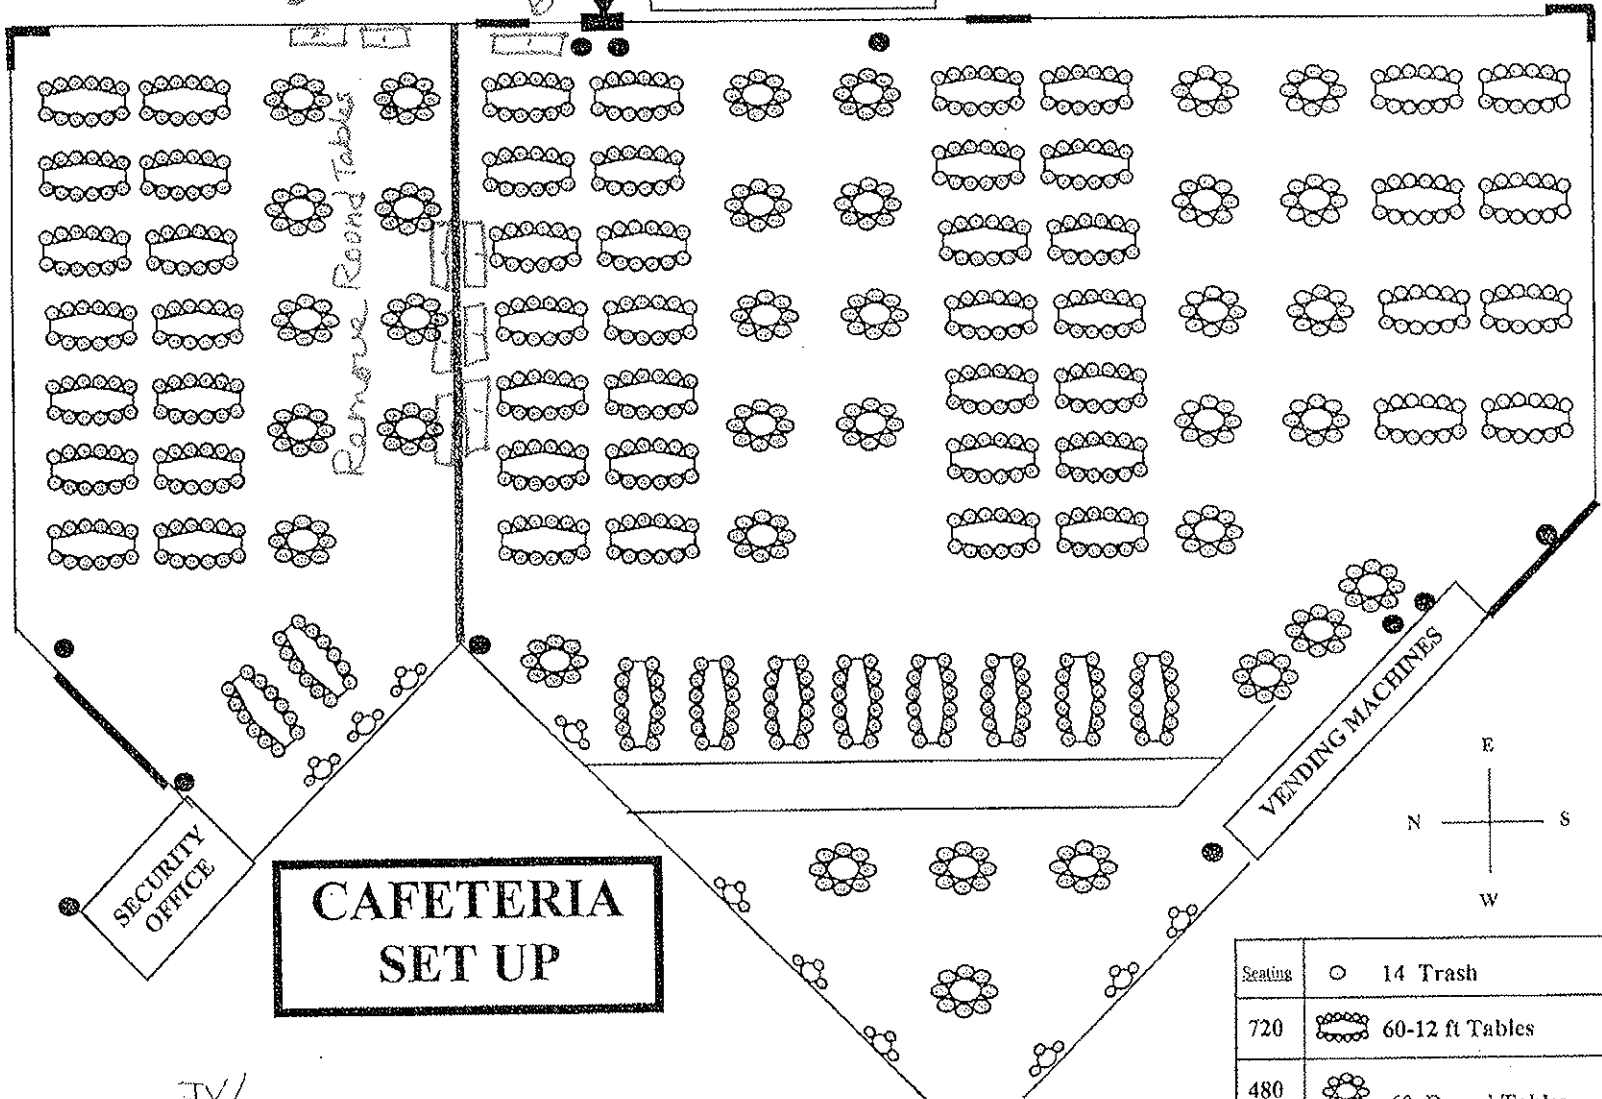

Football Picnic

2-12 ft Desserts

1-12 ft Drinks

SOUND SYSTEM PLUG IN

**CAFETERIA SET UP**

Seating	○ 14 Trash
720	▭ 60-12 ft Tables
480	⊙ 60 Round Tables
30	⊕ 10- Tall Round Tables

12 SEATS TO A 12 FT TABLE  
 8 SEATS TO A ROUND TABLE  
 3 TALL CHAIRS TO A TALL ROUND TABLES