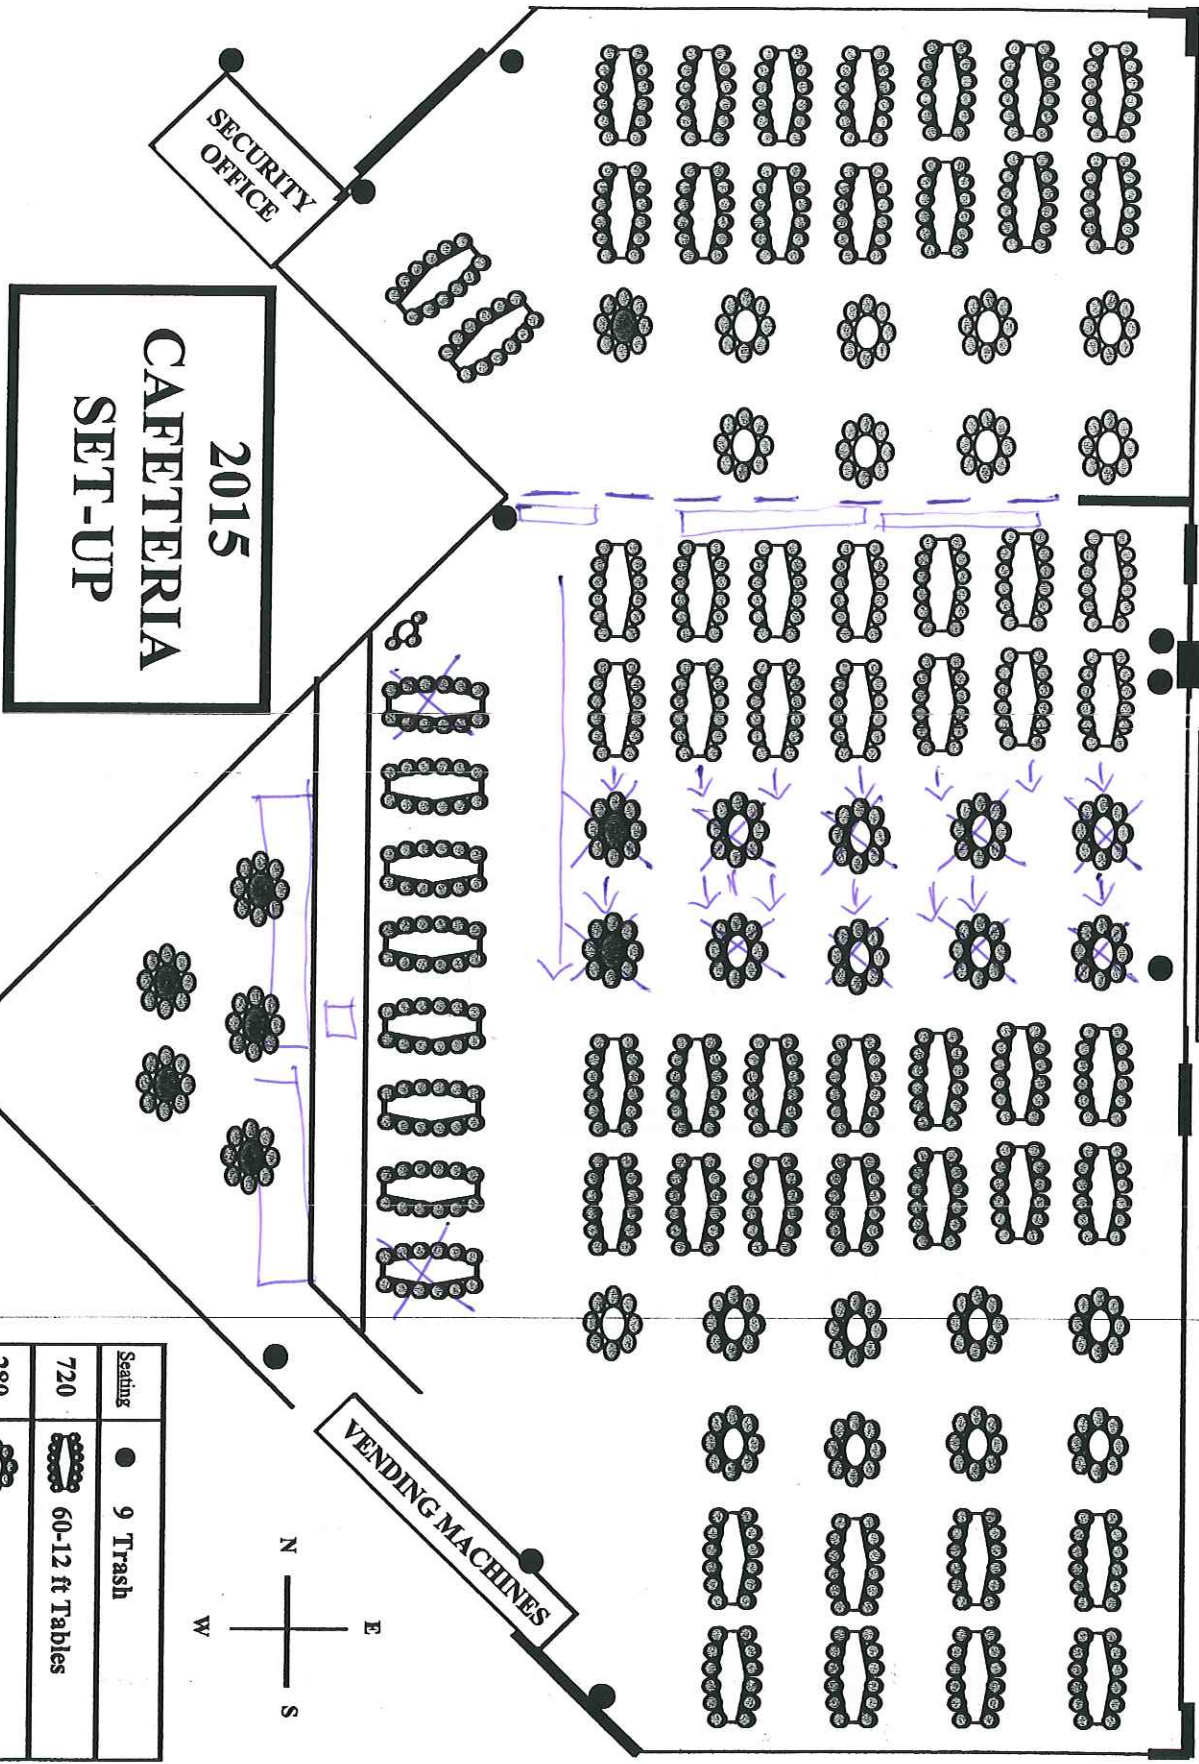

## CROSS COUNTRY BANQUET

### STAGE -

- 2 - 12 ft tables / 4 chairs
- 1 - Podium / microphone
- Screen down

### SEATING/TABLES

- Remove 10 center round tables
- Seat 10 tops over to where the round tables were

FOOD 2 - 12 ft tables along sidewall  
1 - 6 ft table

**2015  
CAFETERIA  
SET-UP**

12 SEATS TO A 12 FT TABLE  
 8 SEATS TO A ROUND TABLE  
 3 TALL CHAIRS TO A TALL ROUND TABLES

Seating	●	9 Trash
720		60-12 ft Tables
280		33 Round Tables
30		1- Tall Round Tables