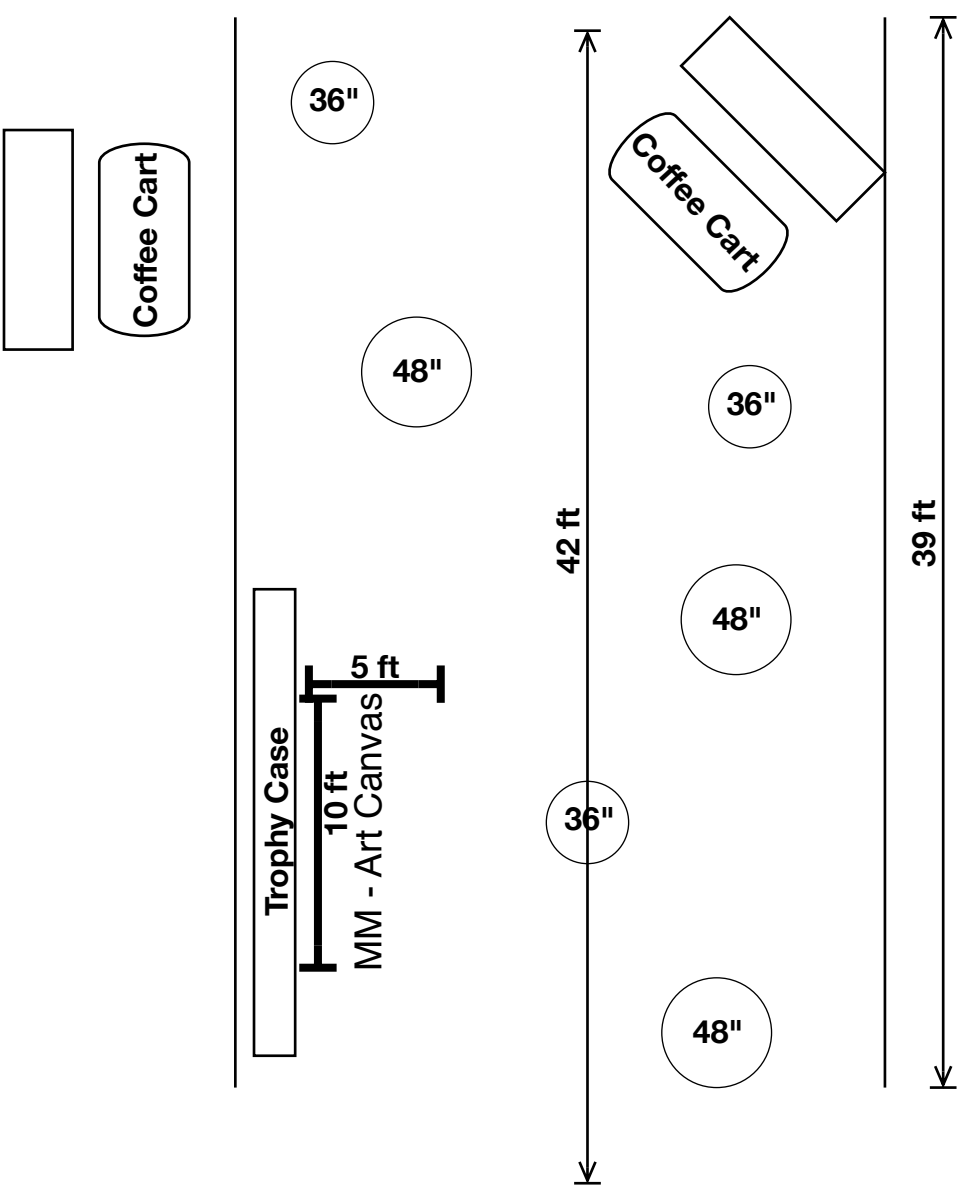

Door Way

BR - Black Sheer Pipe and Drape
30.5 ft

PS - Black Pipe and Drape 44'

LED Wall & DJ Booth

20 ft

Performance Area

12 ft

Mime Stage

Aerial Hoop

BR - Black Sheer Pipe and Drape
105 ft

105 ft

108 ft

36"

48"

BR - Ivory dbl. layer
Pipe and Drape 105 ft

48"

48"

36"

48"

Deserts

105 ft

48"

48"

48"

36"

55 ft

PS - Royal Pipe & Drape