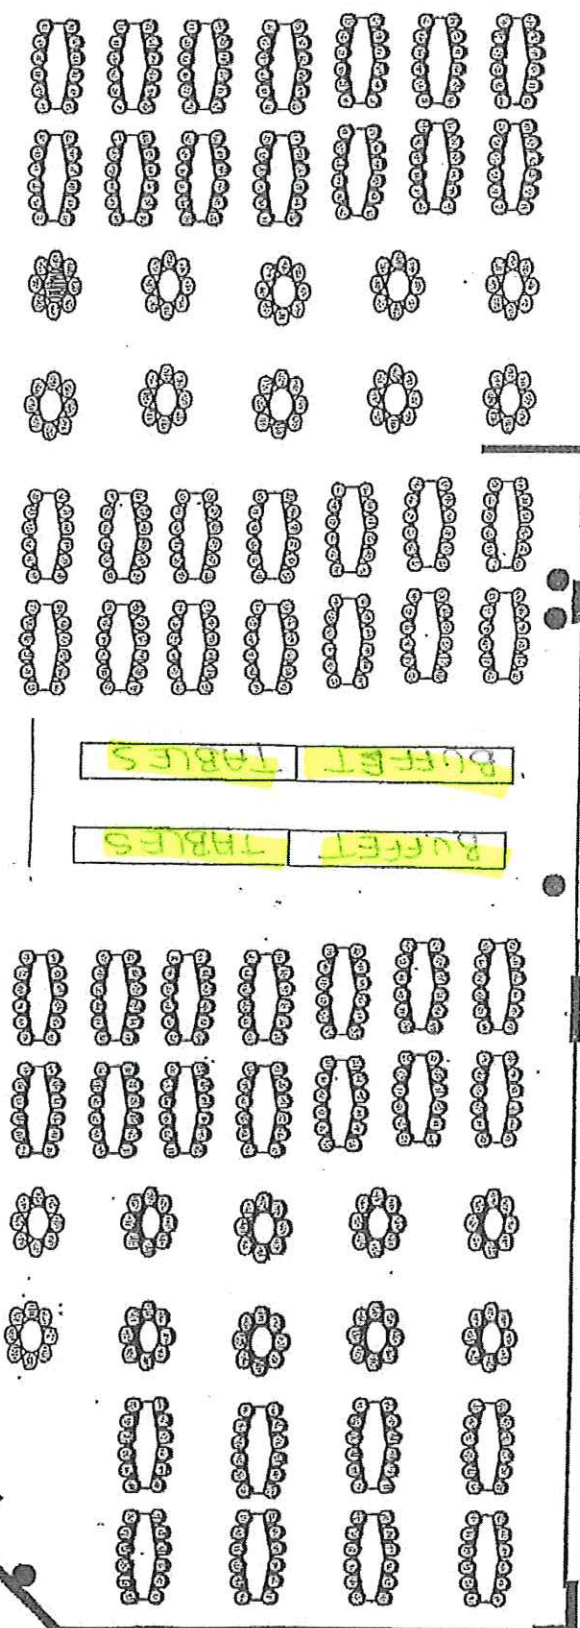

Podium
Microphone
Projector

Screen
Down
Sound
System
ON

BANQUET SET-UP #2

SOUND SYSTEM
PLUGIN

Nov. 04

CAFFETERIA
SET-UP

SECURITY
OFFICE

2 Long Tables on Stage
for awards

VENDING MACHINES

- 12 SEATS TO A 12 FT TABLE
- 8 SEATS TO A ROUND TABLE
- 3 TALL CHAIRS TO A TALL ROUND TABLES

Seating	● 9 Trash
720	60-12 ft Tables
280	35 Round Tables
3	1-Tall Round Tables

Goals
Cross
Country
Banquet